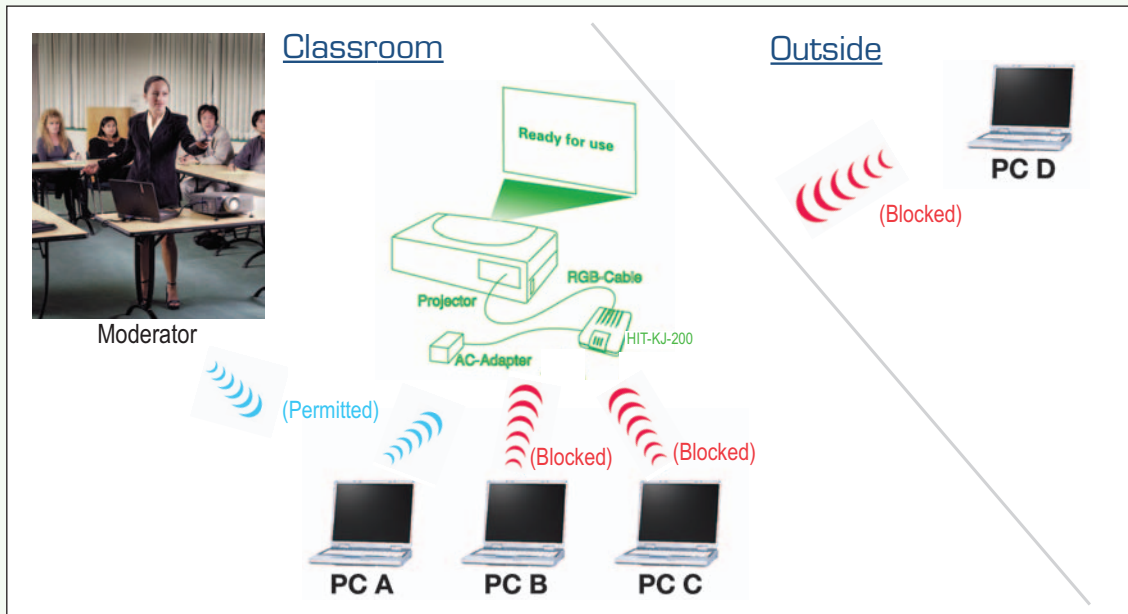

Specifications

Product Name	Komatsu TriLink AirProjector
Model	HIT-KJ-200
Standards	IEEE802.11b/g
Network Type	Ad-hoc (Peer to Peer), Infrastructure Mode
Ports	Analog RGB, Serial, Compatible With Hitachi "PJ Man" Software
Power	AC100-120V (50/60 Hz)
System Requirements	Microsoft Windows 98 SE, Me, 2000, XP
Recommended CPU	Intel Pentium 4, 2 GHz or Higher
Memory	256 MB or More Recommended
Supported Resolution	VGA (640x480), SVGA (800x600), XGA (1024x768), SXGA (1280x1024)
Screen Capture Method	Real-Time Video Capture / One-Shot Image Capture
Management	Web Administration and Configuration Using Standard Web Browser (Internet Explorer)
Dimensions	3.15" x 4.72" x 1.18"
Weight	.48 lbs.

Wireless Presentation Solution for Various Applications

Touchboards

205 Westwood Ave, Long Branch, NJ 07740
Phone: 866-94 BOARDS (26273) / (732)-222-1511
Fax: (732)-222-7088 | E-mail: sales@touchboards.com

Specification and product offerings are subject to change without notice
©2005 Hitachi America Ltd. Printed in US HIT-KJ-200 07.05